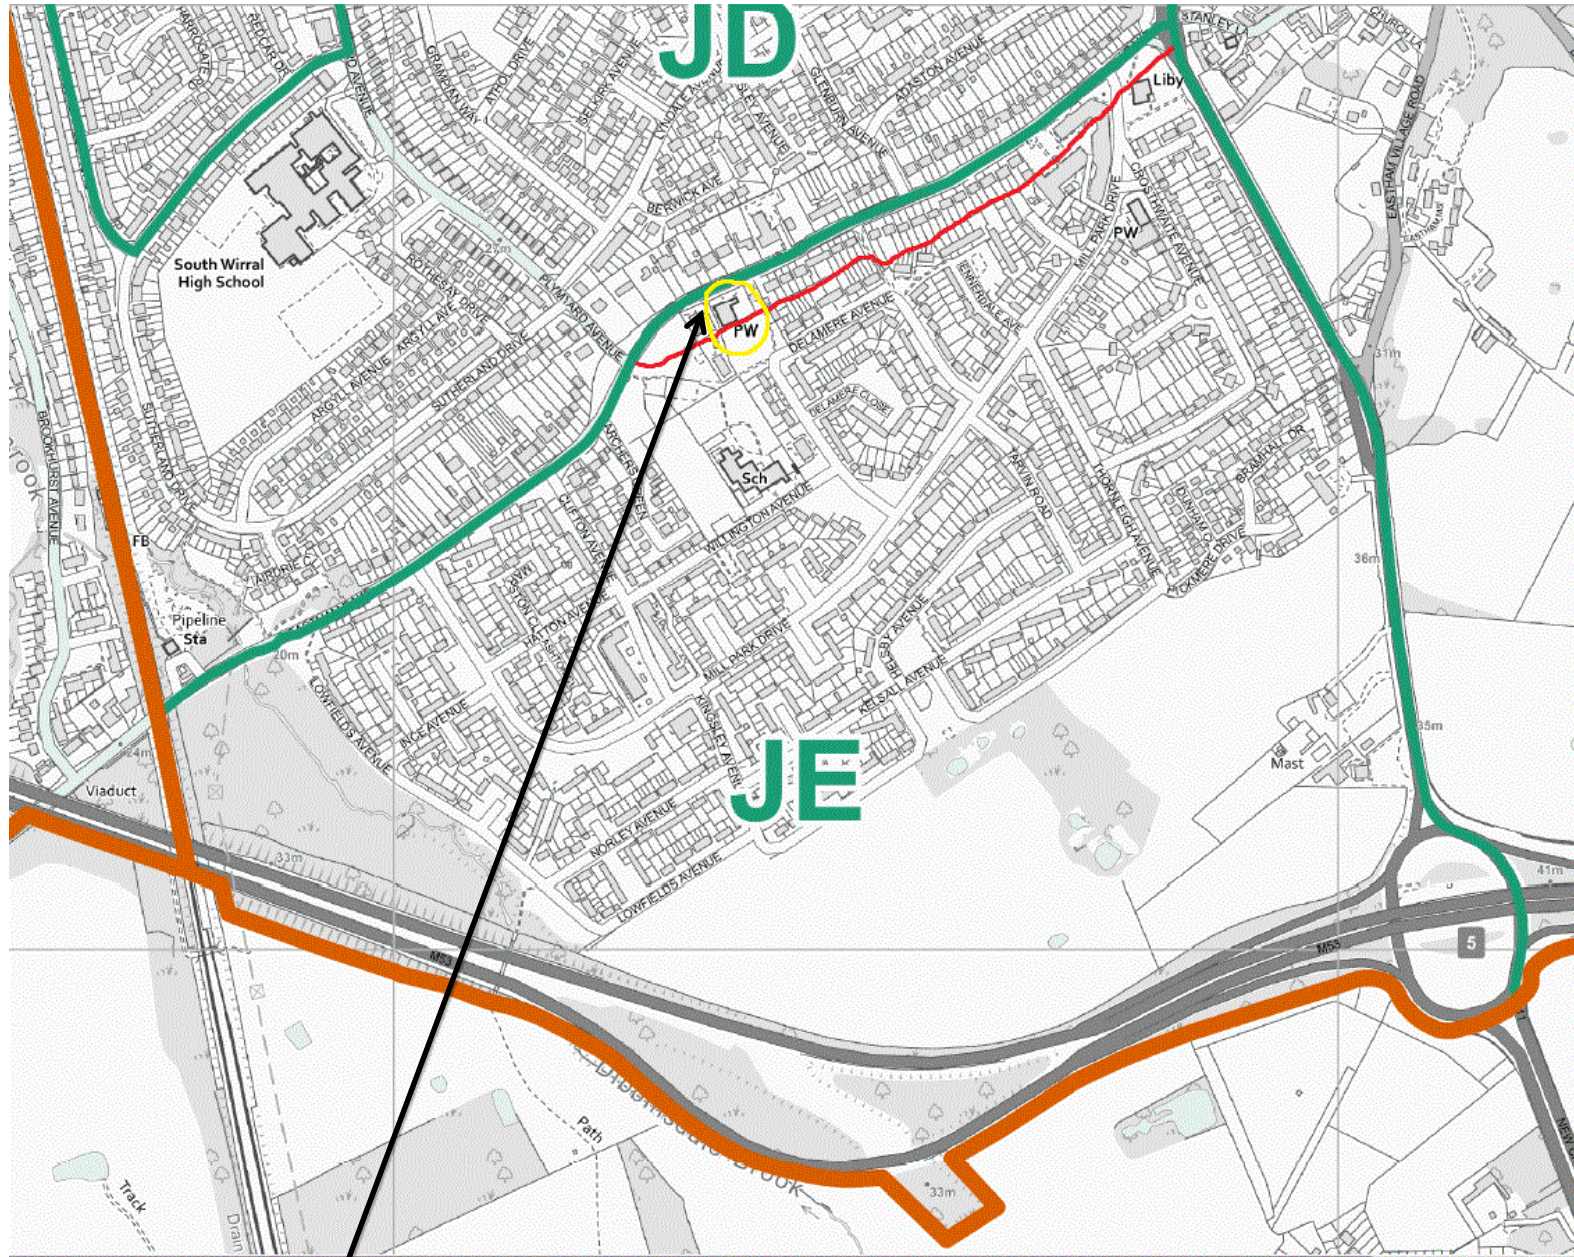

APPENDIX 9 – JD & JE Proposed Boundary change shown in red and JD Polling Place

Proposed polling place for polling district JD is Chapel of the Holy Spirit, Eastham Rake